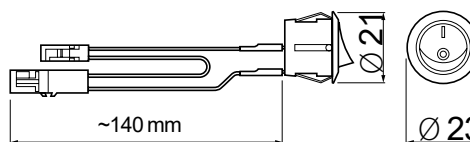

Artikl	Naziv	Mj
THLEDSW	PREKIDAČ KLASIČNI do 36W, fi23mm, bijeli	KOM